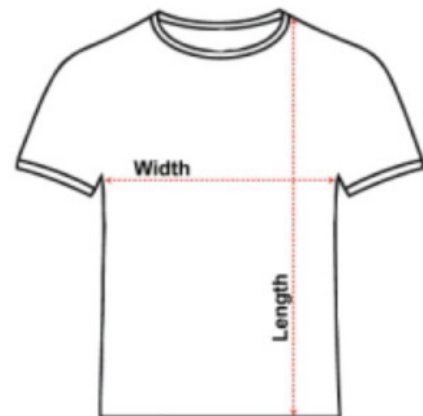

RACE SHIRTS

Participants no longer select a race shirt size as part of registration. Race shirts can be collected with your race bib at Race Office. Quantities are limited to 3,700 complimentary race shirts and sizes are varied. Participants acknowledge that race shirt sizes are limited and that there is no guarantee of receiving a race shirt in the event that the race shirts are no longer available.

Children's size 2 and size 4 shirts are available to purchase for \$5.00.

Please note: measurements are seam-to-seam as per the diagram, not the full circumference of your body.

Adults Unisex T-shirt size Chart

Size	Width	Length
X Small (Equivalent to Womens Size 12)	49cm	67cm
Small (Equivalent to Womens Size 14)	52cm	70cm
Medium (Equivalent to Womens Size 16)	55cm	72cm
Large	58cm	74cm
X Large	61cm	76cm
XX Large	64cm	78cm
XXX Large	68cm	80cm

Childrens (Youth) T-shirt sizing Chart

Size	Width	Length
2	33cm	44cm
4	35.5cm	47.5cm
6	38cm	51cm
8	40.5cm	54.5cm
10	43cm	58cm
12 (Equivalent to Womens Size 8)	45.5cm	61.5cm
14 (Equivalent to Womens Size 10)	48cm	65cm