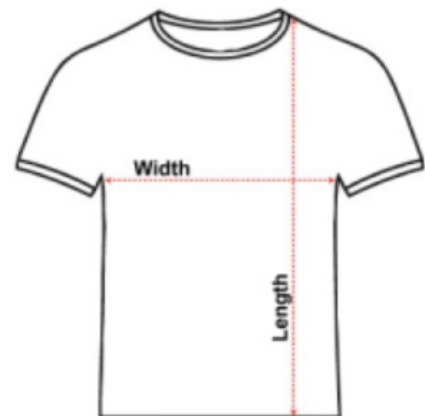

RACE SHIRTS

Participants no longer select a race shirt size as part of registration. Race shirts can be collected with your race bib at Race Office. Quantities are limited to 2,750 complimentary race shirts and sizes are varied. Participants acknowledge that race shirt sizes are limited and that there is no guarantee of receiving a race shirt in the event that the race shirts are no longer available.

Children's size 2 and size 4 shirts are available to purchase for \$7.00.

Please note: measurements are seam-to-seam as per the diagram, not the full circumference of your body.

Adults Unisex T-shirt size Chart

Size	Width	Length
X Small (Equivalent to Womens Size 12)	49cm	67cm
Small (Equivalent to Womens Size 14)	52cm	70cm
Medium (Equivalent to Womens Size 16)	55cm	72cm
Large	58cm	74cm
X Large	61cm	76cm
XX Large	64cm	78cm
XXX Large	68cm	80cm

Childrens (Youth) T-shirt sizing Chart

Size	Width	Length
2	33cm	44cm
4	35.5cm	47.5cm
6	38cm	51cm
8	40.5cm	54.5cm
10	43cm	58cm
12 (Equivalent to Womens Size 8)	45.5cm	61.5cm
14 (Equivalent to Womens Size 10)	48cm	65cm